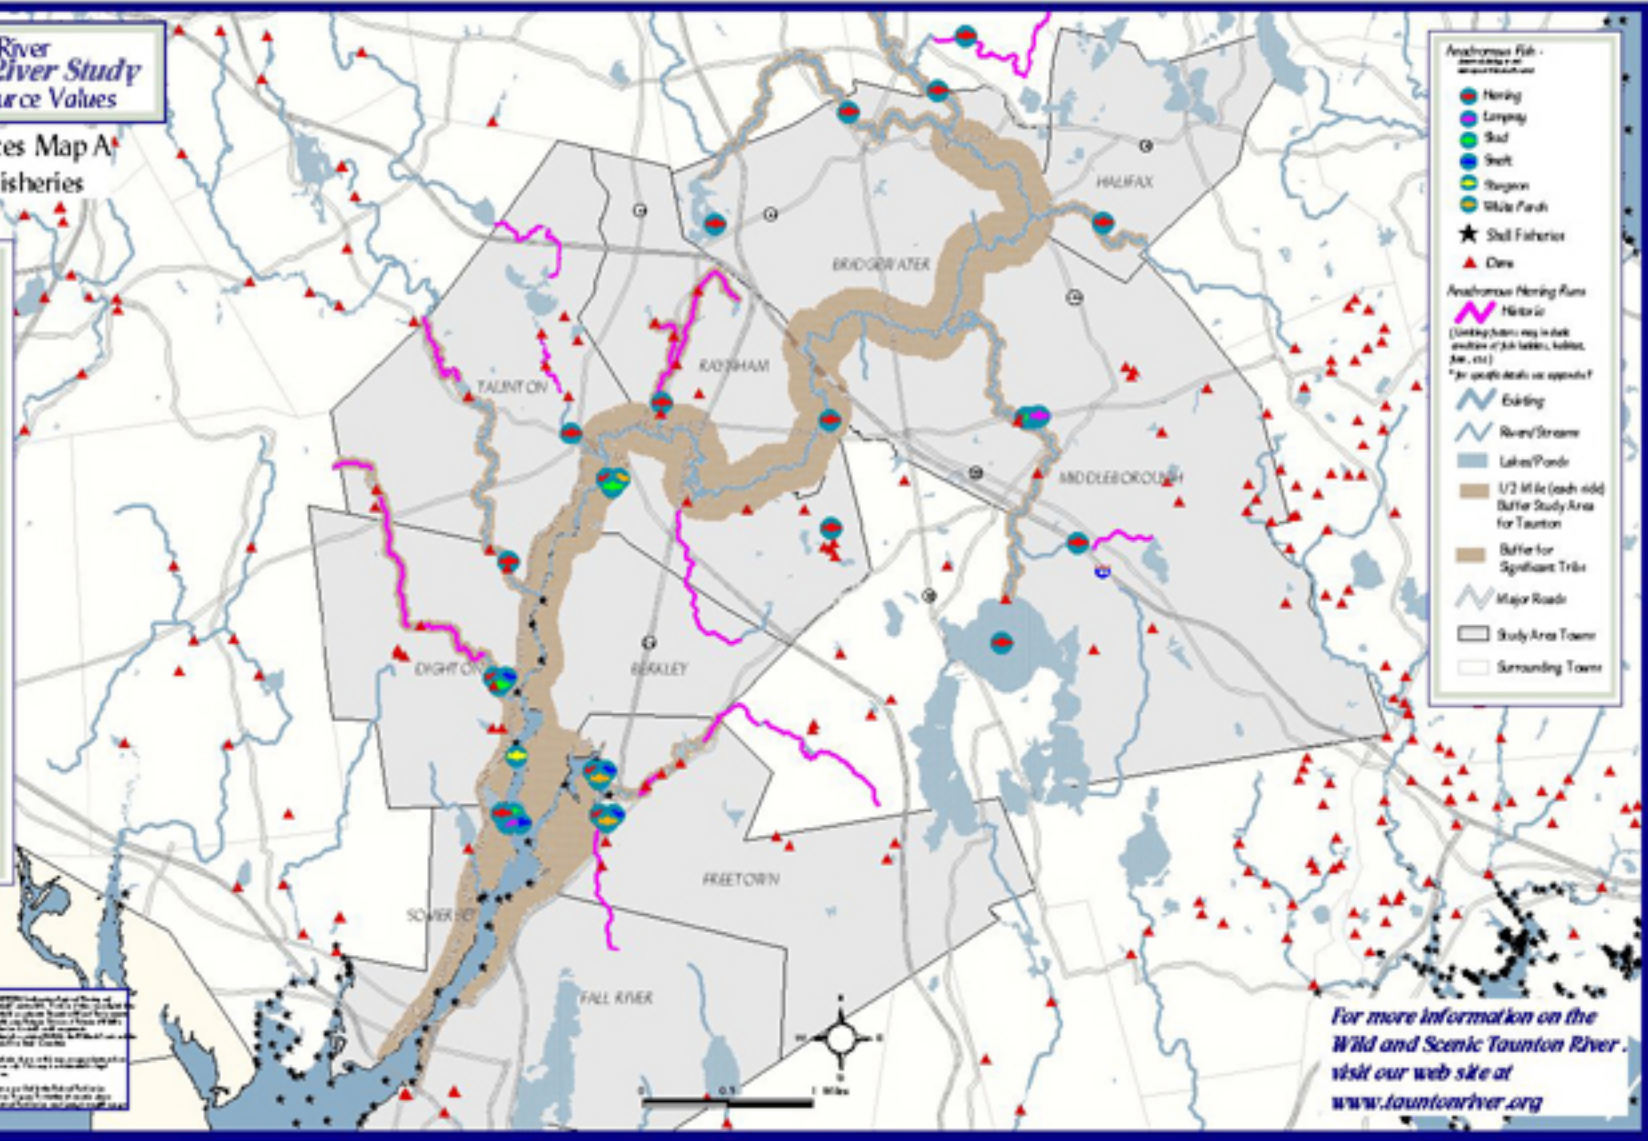

For more information on the
Wild and Scenic Taunton River,
visit our web site at
www.tauntonriver.org